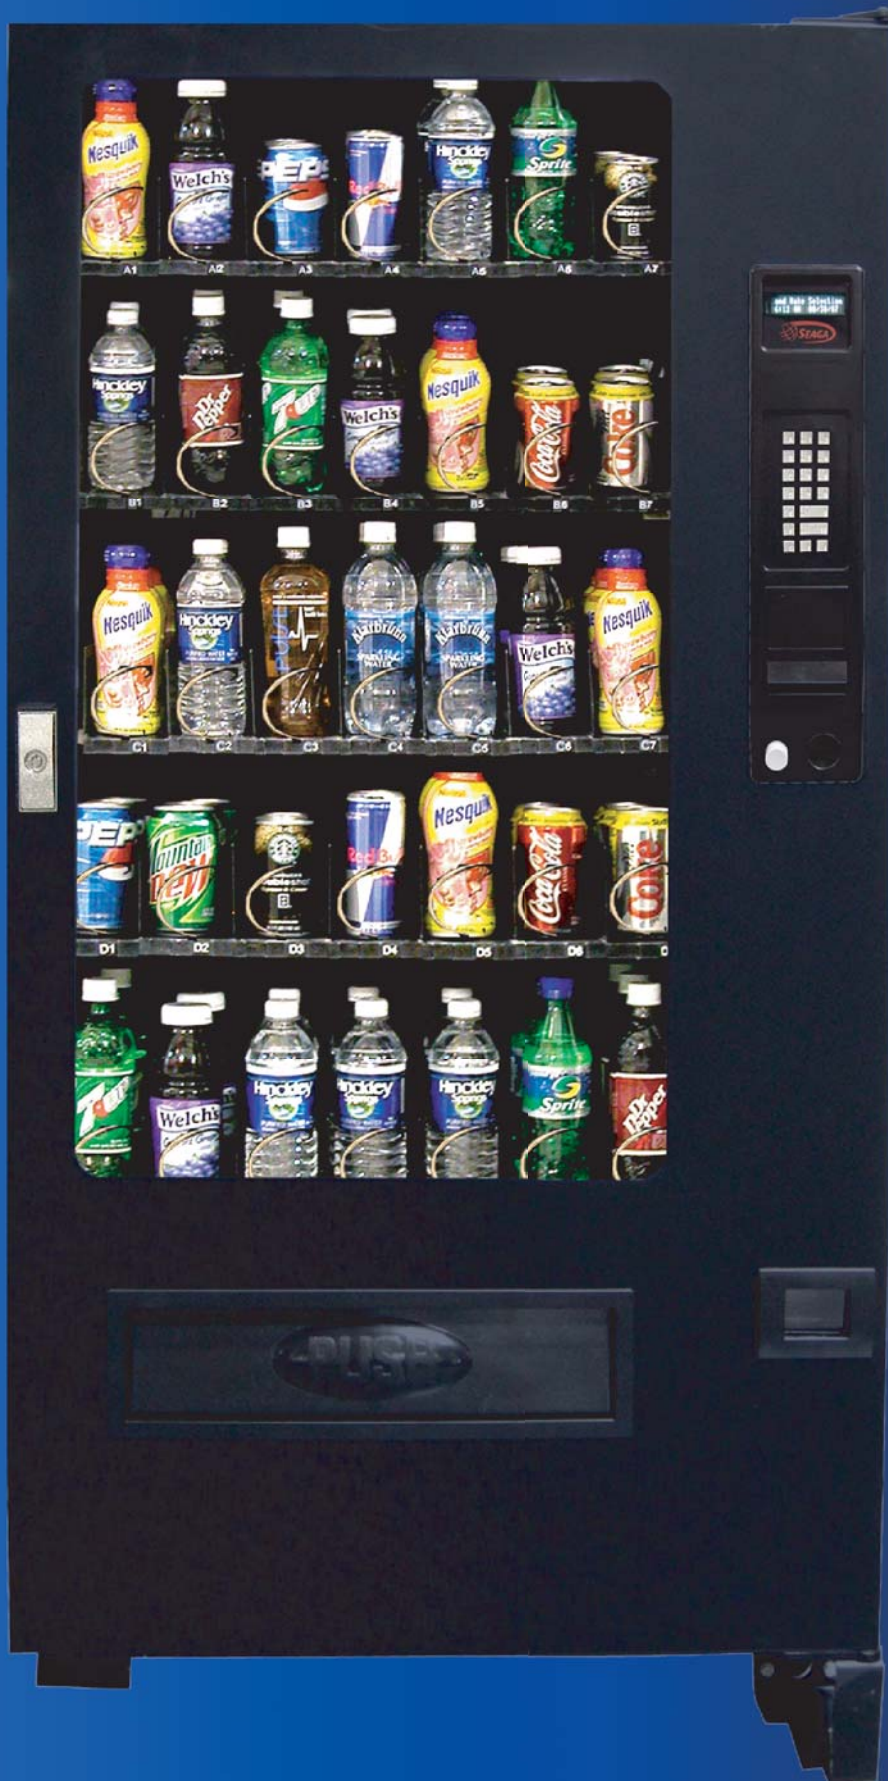

The Premium Collection

SP735R 7-Wide Beverage

SP735R 7-Wide Beverage

High Definition Vending

So brilliant, so efficient and so exclusive - LED lighting is standard only in *The Premium Collection!* Highlight your product to it's best advantage and sell up to 12% more!

Save time and money - the greenest technology in vending! LED lighting lasts up to 50,000 hours. That means less waste in the environment and less power consumption at the location.

Productivity

Change all your pricing, on all your machines, from your PC!

Beverage Vendor

Height: 72" (183 cm)
Width: 35" (89 cm)
Depth: 37" (93 cm)
Weight: 698 lbs. (317 kg)
Electrical: 115 VAC or 220 VAC
Selections: Maximum: 42
Standard: 35
Standard Capacity*: 210

Pricing: Individual from \$0 to \$999.95