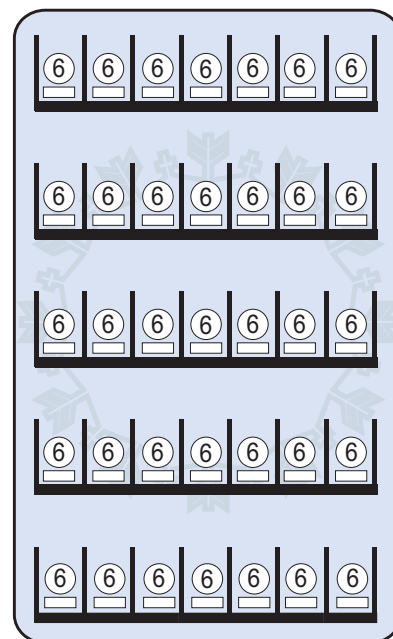

Beverage Vendor

Height: 72" (183 cm)
Width: 35" (89 cm)
Depth: 37" (93 cm)
Weight: 698 lbs. (317 kg)
Electrical: 115 VAC or 220 VAC
Selections: Maximum: 42
Standard: 35
Standard Capacity*: 210

Pricing: Individual from \$0 to \$999.95

Interface: DEX and MDB
Seaga Smart Card
PC with **Seaga Smartware**

Lighting: Energy efficient LED lighting system

Customer Display: 20 character, 2-line programmable

* Standard Coil Configuration

NAMA LISTED